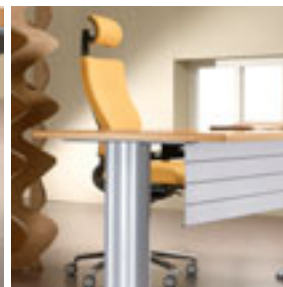

Melamine modesty panel to match the desktop

Structural desk height pedestal

Harmony and space

Whatever your choice of finish, structure and layout, V + A cannot fail to impress with its unique blend of performance and style.

Adjustable and strong

The V + A range – designed and manufactured to combine technology, adjustability and strength.

Height gauge etched into the surface of the metal

Optional modesty panel

Efficient and effective

Thanks to the high performance capability of its structures, V + A lends itself to a wide range of roles in diverse spheres of activity.

Shared leg

Cable management system

90° compact desks

Extension units