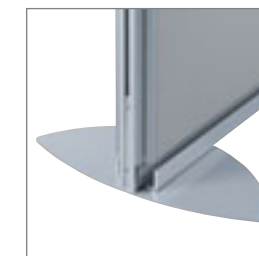

⑦ Designer foot.