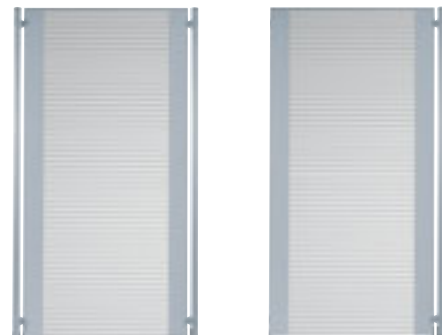

# Melamine screens

Complementary units

- Melamine or polycarbonate screens;
- Easy to install and adjustable to any angle.

① ② Melamine screens in a beech or aluminium finish

③ Polycarbonate screens

④ Stabilizer foot.

Screen connecting plate. Clamp in ABS.

Facility for several screens to radiate from a single point. Adjustable to any angle.