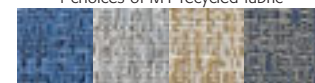

2 choices of M1 fabric

Blue TD Grey TE  
From stock

5 choices of M1 fabric

Beige AJ Green AK Dark grey AL Dark blue AM Bordeaux AN  
On request

4 choices of M1 recycled fabric

Azure AF Pebble AG Flax AH Stone Ai  
On request