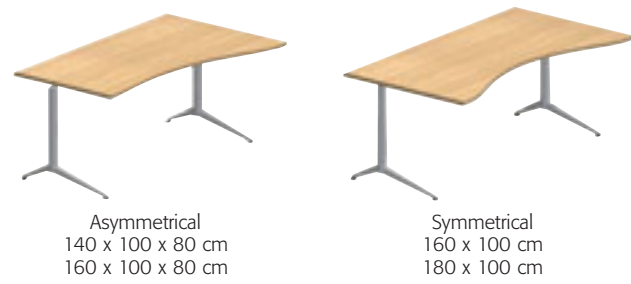

Refinement through technology

Structural tubular beam attached to the leg frame

Simplicity and style

Decentralised legs create a look of elegance and refinement for this contemporary, minimalist range.

With Pure adjustable legs, it is simplicity itself to raise or lower the level of the desktop, ensuring that all users are able to work at the optimum height.

Leg adjustable in height from 62 to 86 cm.

White articulated vertebral cable holder

Light and adjustable

Well-balanced and free-flowing

The centralised leg design gives a natural balance to the Pure range, creating a model of stability and harmony.

Stylised leg of circular table

Integra pedestal

90° compact desks

Extension units

Wave desks

Wave returns

Meeting tables

Mobile pedestals

Symmetrical desks

Standard desks

90° link unit