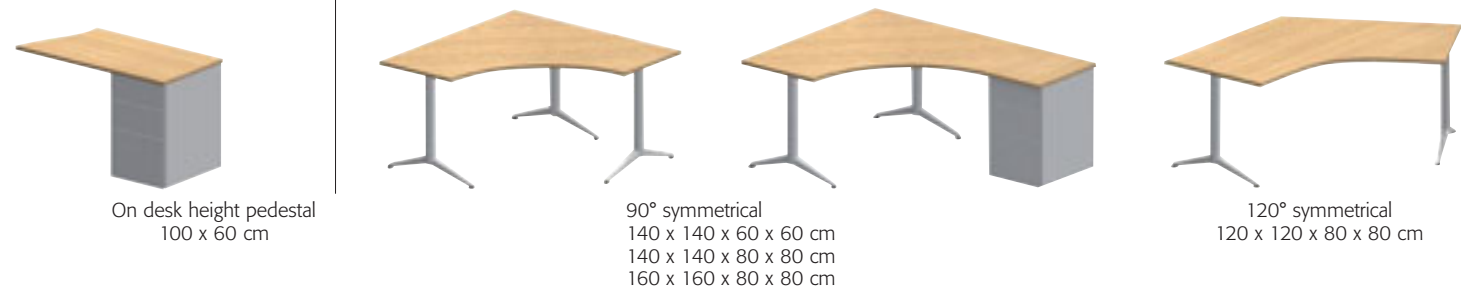

Refinement through technology

Structural tubular beam attached to the leg frame

Simplicity and style

Decentralised legs create a look of elegance and refinement for this contemporary, minimalist range.

With Pure adjustable legs, it is simplicity itself to raise or lower the level of the desktop, ensuring that all users are able to work at the optimum height.

Leg adjustable in height from 62 to 86 cm.

White articulated vertebral cable holder

Light and adjustable

Well-balanced and free-flowing

The centralised leg design gives a natural balance to the Pure range, creating a model of stability and harmony.

Stylised leg of circular table

Integra pedestal

90° compact desks

Extension units

Wave desks

Wave returns

Meeting tables

Mobile pedestals

Symmetrical desks

Standard desks

90° link unit