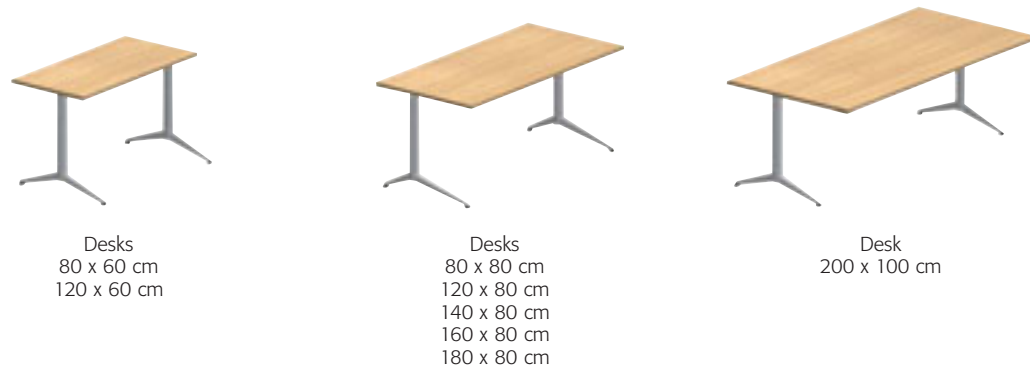

Refinement through technology

Structural tubular beam attached to the leg frame

Simplicity and style

Decentralised legs create a look of elegance and refinement for this contemporary, minimalist range.

With Pure adjustable legs, it is simplicity itself to raise or lower the level of the desktop, ensuring that all users are able to work at the optimum height.

Leg adjustable in height from 62 to 86 cm.

White articulated vertebral cable holder

Light and adjustable

Well-balanced and free-flowing

The centralised leg design gives a natural balance to the Pure range, creating a model of stability and harmony.

Stylised leg of circular table

Integra pedestal

90° compact desks

Extension units

Wave desks

Wave returns

Meeting tables

Mobile pedestals

Symmetrical desks

Standard desks

90° link unit