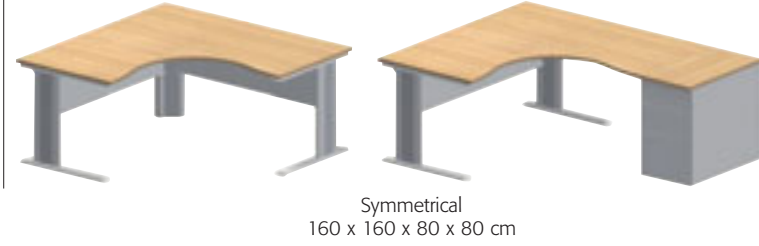

Swivel-action cable trough

Matching tambour cupboards

Reassuringly spacious

Well-balanced and generously proportioned, the Performer collection offers stability, reliability and style.

Performer

90° compact desks - [①+②+③+④]

Wave desk

Wave return

90° compact desk

Standard desks

90° link unit

Extension units

Meeting tables

Mobile pedestals