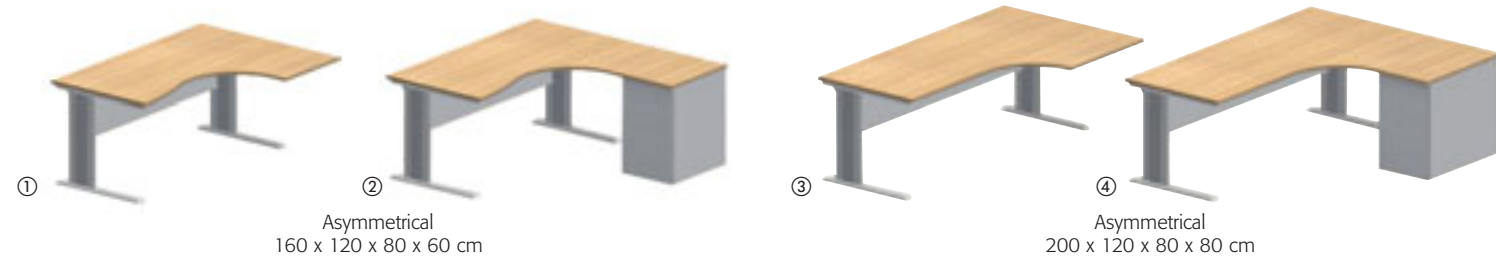

Swivel-action cable trough

Matching tambour cupboards

Reassuringly spacious

Well-balanced and generously proportioned, the Performer collection offers stability, reliability and style.

Performer

90° compact desks - [①+②+③+④]

Wave desk

Wave return

90° compact desk

Standard desks

90° link unit

Extension units

Meeting tables

Mobile pedestals