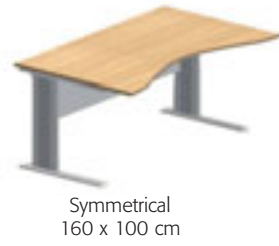

Swivel-action cable trough

Matching tambour cupboards

Reassuringly spacious

Well-balanced and generously proportioned, the Performer collection offers stability, reliability and style.

Performer

90° compact desks - [①+②+③+④]

Wave desk

Wave return

90° compact desk

Standard desks

90° link unit

Extension units

Meeting tables

Mobile pedestals