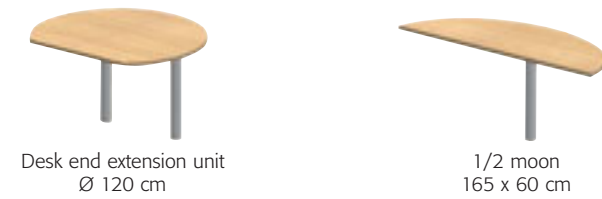

Swivel-action cable trough

Matching tambour cupboards

Reassuringly spacious

Well-balanced and generously proportioned, the Performer collection offers stability, reliability and style.

Performer

90° compact desks - [①+②+③+④]

Wave desk

Wave return

90° compact desk

Standard desks

90° link unit

Extension units

Meeting tables

Mobile pedestals