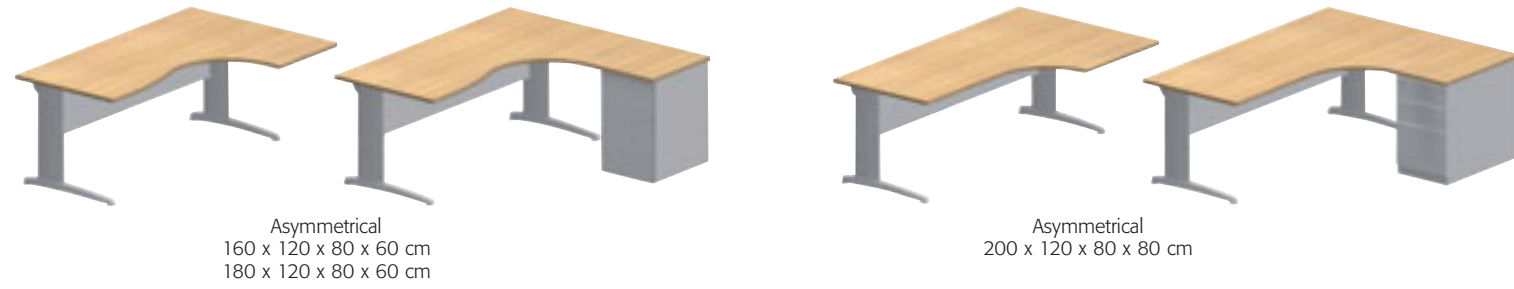

Cables can be routed through the modesty panel

Cables can be routed through the swivel action cable trough

Cables can be routed through the beam

Perform'

Well-balanced and shapely

Standard and height-adjustable desks for individual or group use. Solutions for all.

System furniture

Perform' Executive. A striking combination of metal structures and real wood veneer desktops for the go-ahead executive office.

Moulded edge

Wooden pedestal drawer fronts

Perform' veneer. For the executive office.

90° compact desks

Panoramic ensemble

De luxe wood veneer desks

Wave desks

Wave returns

Wood veneer wave return

Mobile return

Extension units

Symmetrical desks

Meeting tables

Standard desks

90° link unit

Mobile pedestals