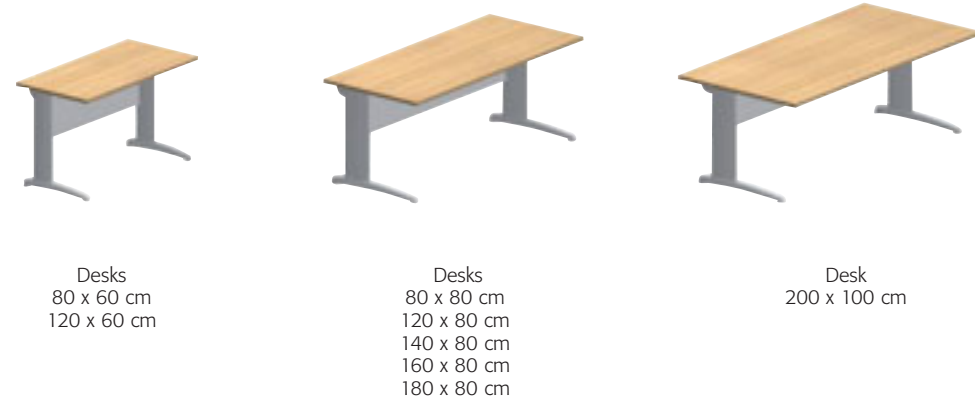

Cables can be routed through the modesty panel

Cables can be routed through the swivel action cable trough

Cables can be routed through the beam

Perform'

Well-balanced and shapely

Standard and height-adjustable desks for individual or group use. Solutions for all.

90° compact desks

Panoramic ensemble

De luxe wood veneer desks

Wave desks

Wave returns

Wood veneer wave return

Mobile return

Extension units

Symmetrical desks

Meeting tables

Standard desks

90° link unit

Mobile pedestals