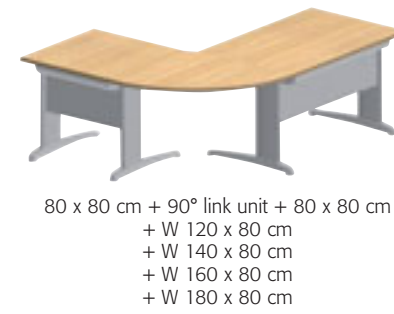

Panoramic ensemble