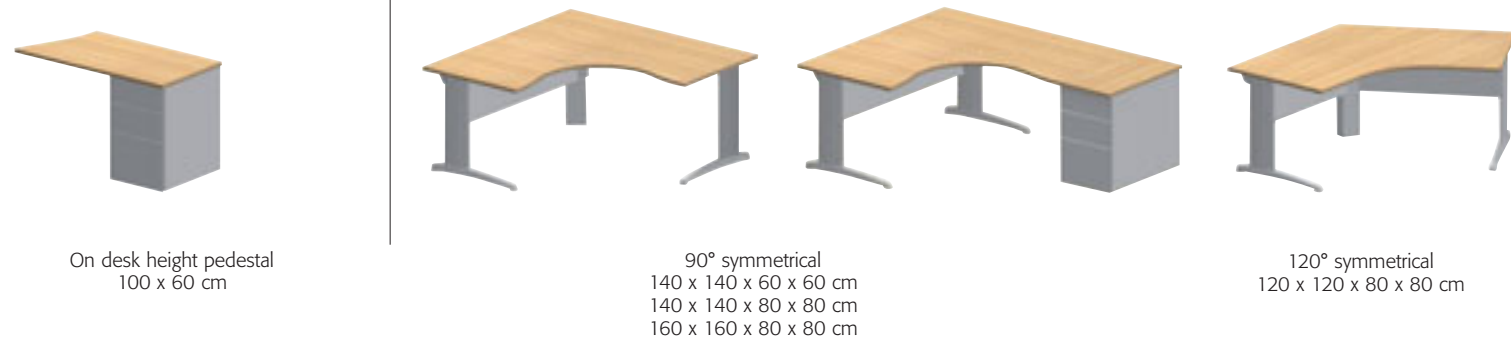

Cables can be routed through the modesty panel

Cables can be routed through the swivel action cable trough

Cables can be routed through the beam

Perform'

Well-balanced and shapely

Standard and height-adjustable desks for individual or group use. Solutions for all.

90° compact desks

Panoramic ensemble

De luxe wood veneer desks

Wave desks

Wave returns

Wood veneer wave return

Mobile return

Extension units

Symmetrical desks

Meeting tables

Standard desks

90° link unit

Mobile pedestals