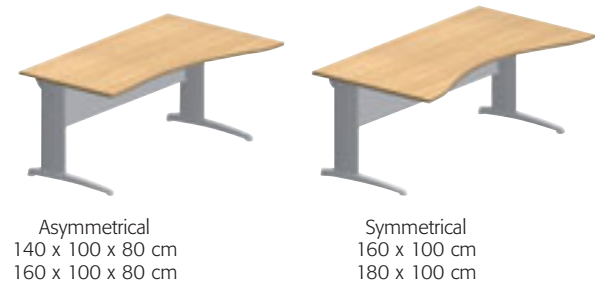

Cables can be routed through the modesty panel

Cables can be routed through the swivel action cable trough

Cables can be routed through the beam

Perform'

Well-balanced and shapely

Standard and height-adjustable desks for individual or group use. Solutions for all.

90° compact desks

Panoramic ensemble

De luxe wood veneer desks

Wave desks

Wave returns

Wood veneer wave return

Mobile return

Extension units

Symmetrical desks

Meeting tables

Standard desks

90° link unit

Mobile pedestals