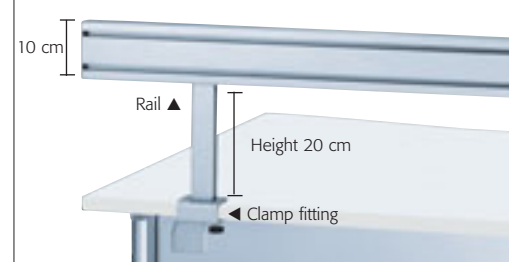

1 finish

White OA

From stock

2nd level accessories

Complementary units

Puebla

Stylish and functional, this range of accessories from designer Thierry Jacotet offers a choice of clever ways to solve your filing and storage problems. Made from epoxy lacquered steel and available from stock in aluminium (SA), graphite grey (SC) or white (SO), Puebla accessories are compatible with all 2nd level rails and screens.

Paper tray starter unit

Paper tray add-on unit
To be placed beneath the paper tray starter unit or beneath the shelf.

Shelf

Pencil holder

File holder

Triple section paper holder

3 choices of metal finish
Aluminium SA Graphite grey SC White SO
From stock

2nd level rails

Unpretentious, robust and practical, these rails are compatible with all ranges of 2nd level accessories, lamps and flat screen monitor stands. Whether fitted to solo or to face-to-face desks, they are the ideal way to ensure the work surface remains clear and uncluttered. Rails are also very versatile, being suitable for desktops of all lengths and thicknesses thanks to a choice of different clamp fittings. They are available from stock in aluminium (SA) and graphite grey (SC), or on request in white (SO).