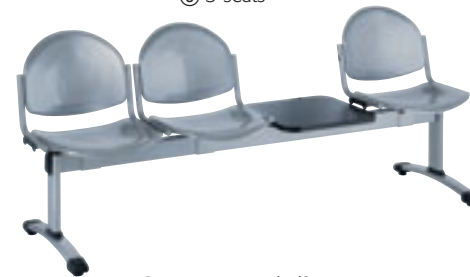

① 2 seats

② 2 seats + 1 shelf

③ 3 seats

2 YEAR GUARANTEE

1 finish for structure

Aluminium SB
From stock

Metallic

- 2, 3 and 4 seater bench units;
- Rounded, perforated steel seats;
- Hard-wearing and easy to maintain;

- Facility to replace one of the seats with a shelf;
- Low table – see p. 261

① 2 seats

③ 3 seats

② 2 seats + 1 shelf

④ 3 seats + 1 shelf

⑤ 4 seats

3 YEAR GUARANTEE

2 choices of finish for structure