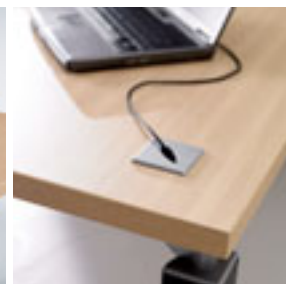

Desktop screen on solo desk

Eye-catching cable port design

Tuning fork clamps for desktop screens

Evolutionary and rational

Optional modesty panel

Adjustable leg (degree of adjustment clearly visible)

4Ever boasts a choice of unique desktop shapes, opening the door to new ideas in terms of office layout. As your company evolves, recruits and develops, 4Ever will allow you to adapt to ongoing and future requirements.