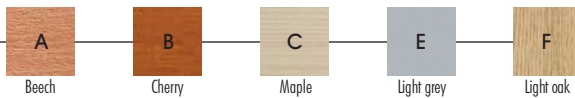

OPTINEO Panel leg - Price list

FINISHES

LEGS

FINISHES

TOPS

NEW CODIFICATION

Please complete the references fully, indicating your choice of leg • (only for extensions) and top finish •

Examples

Straight top L80 : AA 323 • = beech : AA 323 A

Extension L80 : AB 05 •• = anthracite leg / maple top : AB 05 2C

TOPS

	STRAIGHT TOPS		COMPACT TOPS		WAVE TOPS		DOUBLE WAVE TOP
	H 72 / D 80		Left return H 72 / D 80 - 110 / Return D 60	Right return	Left return H 72 / D 80 - 100	Right return	
L80	AA 323 •	£139			AA 433 •	£159	
L120	AA 333 •	£157			AA 443 •	£159	
L140	AA 343 •	£168	AA 363 •	£195	AA 453 •	£169	
L160	AA 353 •	£177	AA 383 •	£205	AA 473 •	£177	AA 493 •
L180			AA 403 •	£226	AA 413 •	£226	
Optional support aluminium leg			AA 421K	£21	AA 421K	£21	AA 421K
Optional support anthracite leg			AA 422 L	£21	AA 422 L	£21	AA 422 L