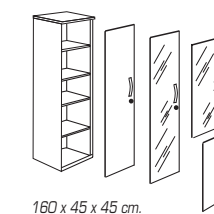

200x120x74
 240x120x74

200x120x74
 240x120x74

200x120x74
 240x120x74

Mesa con electrificación
 240x120 / 300x120
 / 400x120

armarios / cabinets / armoires / schränke / armários

160 x 45 x 45 cm.
 200 x 45 x 45 cm.

160 x 90 x 45 cm.
 200 x 90 x 45 cm.

Estante
 220 x 190 x 33 cm.

74 x 90 x 45 cm.

74 x 45 x 45 cm.

160 x 180 x 45 cm.