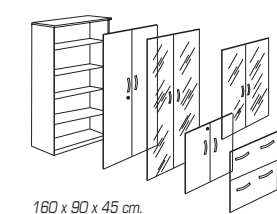

200x120x74
 240x120x74

200x120x74
 240x120x74

200x120x74
 240x120x74

Mesa con electrificación
 240x120 / 300x120
 / 400x120

armarios / cabinets / armoires / schränke / armários

160 x 45 x 45 cm.
 200 x 45 x 45 cm.

160 x 90 x 45 cm.
 200 x 90 x 45 cm.

Estante
 220 x 190 x 33 cm.

74 x 90 x 45 cm.

74 x 45 x 45 cm.

160 x 180 x 45 cm.