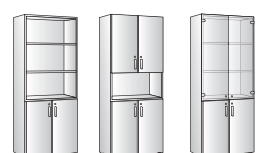

2 portes pleines

KW MH80BL + fin. 470 €