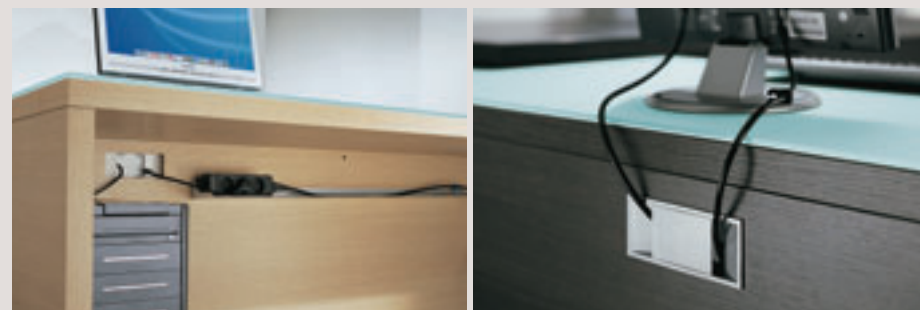

K.WEST

Structure :

- 20 mm thick, melamine-faced structural modesty panel, height 35 cm.
- Reversible (left-hand or right-hand) return wall with built-in rectangular cable ports. Surface available in melamine or in matt lacquered glass (8 mm thick). This glass version is silky to the touch with a matt finish which makes it easier to look after.
- Panel leg, width 60 cm, set back for added stability.

Optional cable management :

- horizontal : in the form of a metal trough, attached to the inner surface of the modesty panel. ;
- vertical :
 - in the form of a 5 compartment ABS cable trough, attached by double sided tape (supplied) to the leg or pedestal.
 - in the form of a plastic articulated vertebral cable holder, ø 64 mm, for attachment to the underside of the desktop.

K.WEST complementary units

The K. West range includes a choice of matching storage units : mobile pedestals, low cabinets with doors in melamine or matt lacquered glass and melamine cupboards.
Meeting tables are also available in square, 120 x 120 cm, and rectangular, 200 x 100 cm, models, each fitted with tubular steel legs in an aluminium lacquered finish (60 mm square section).