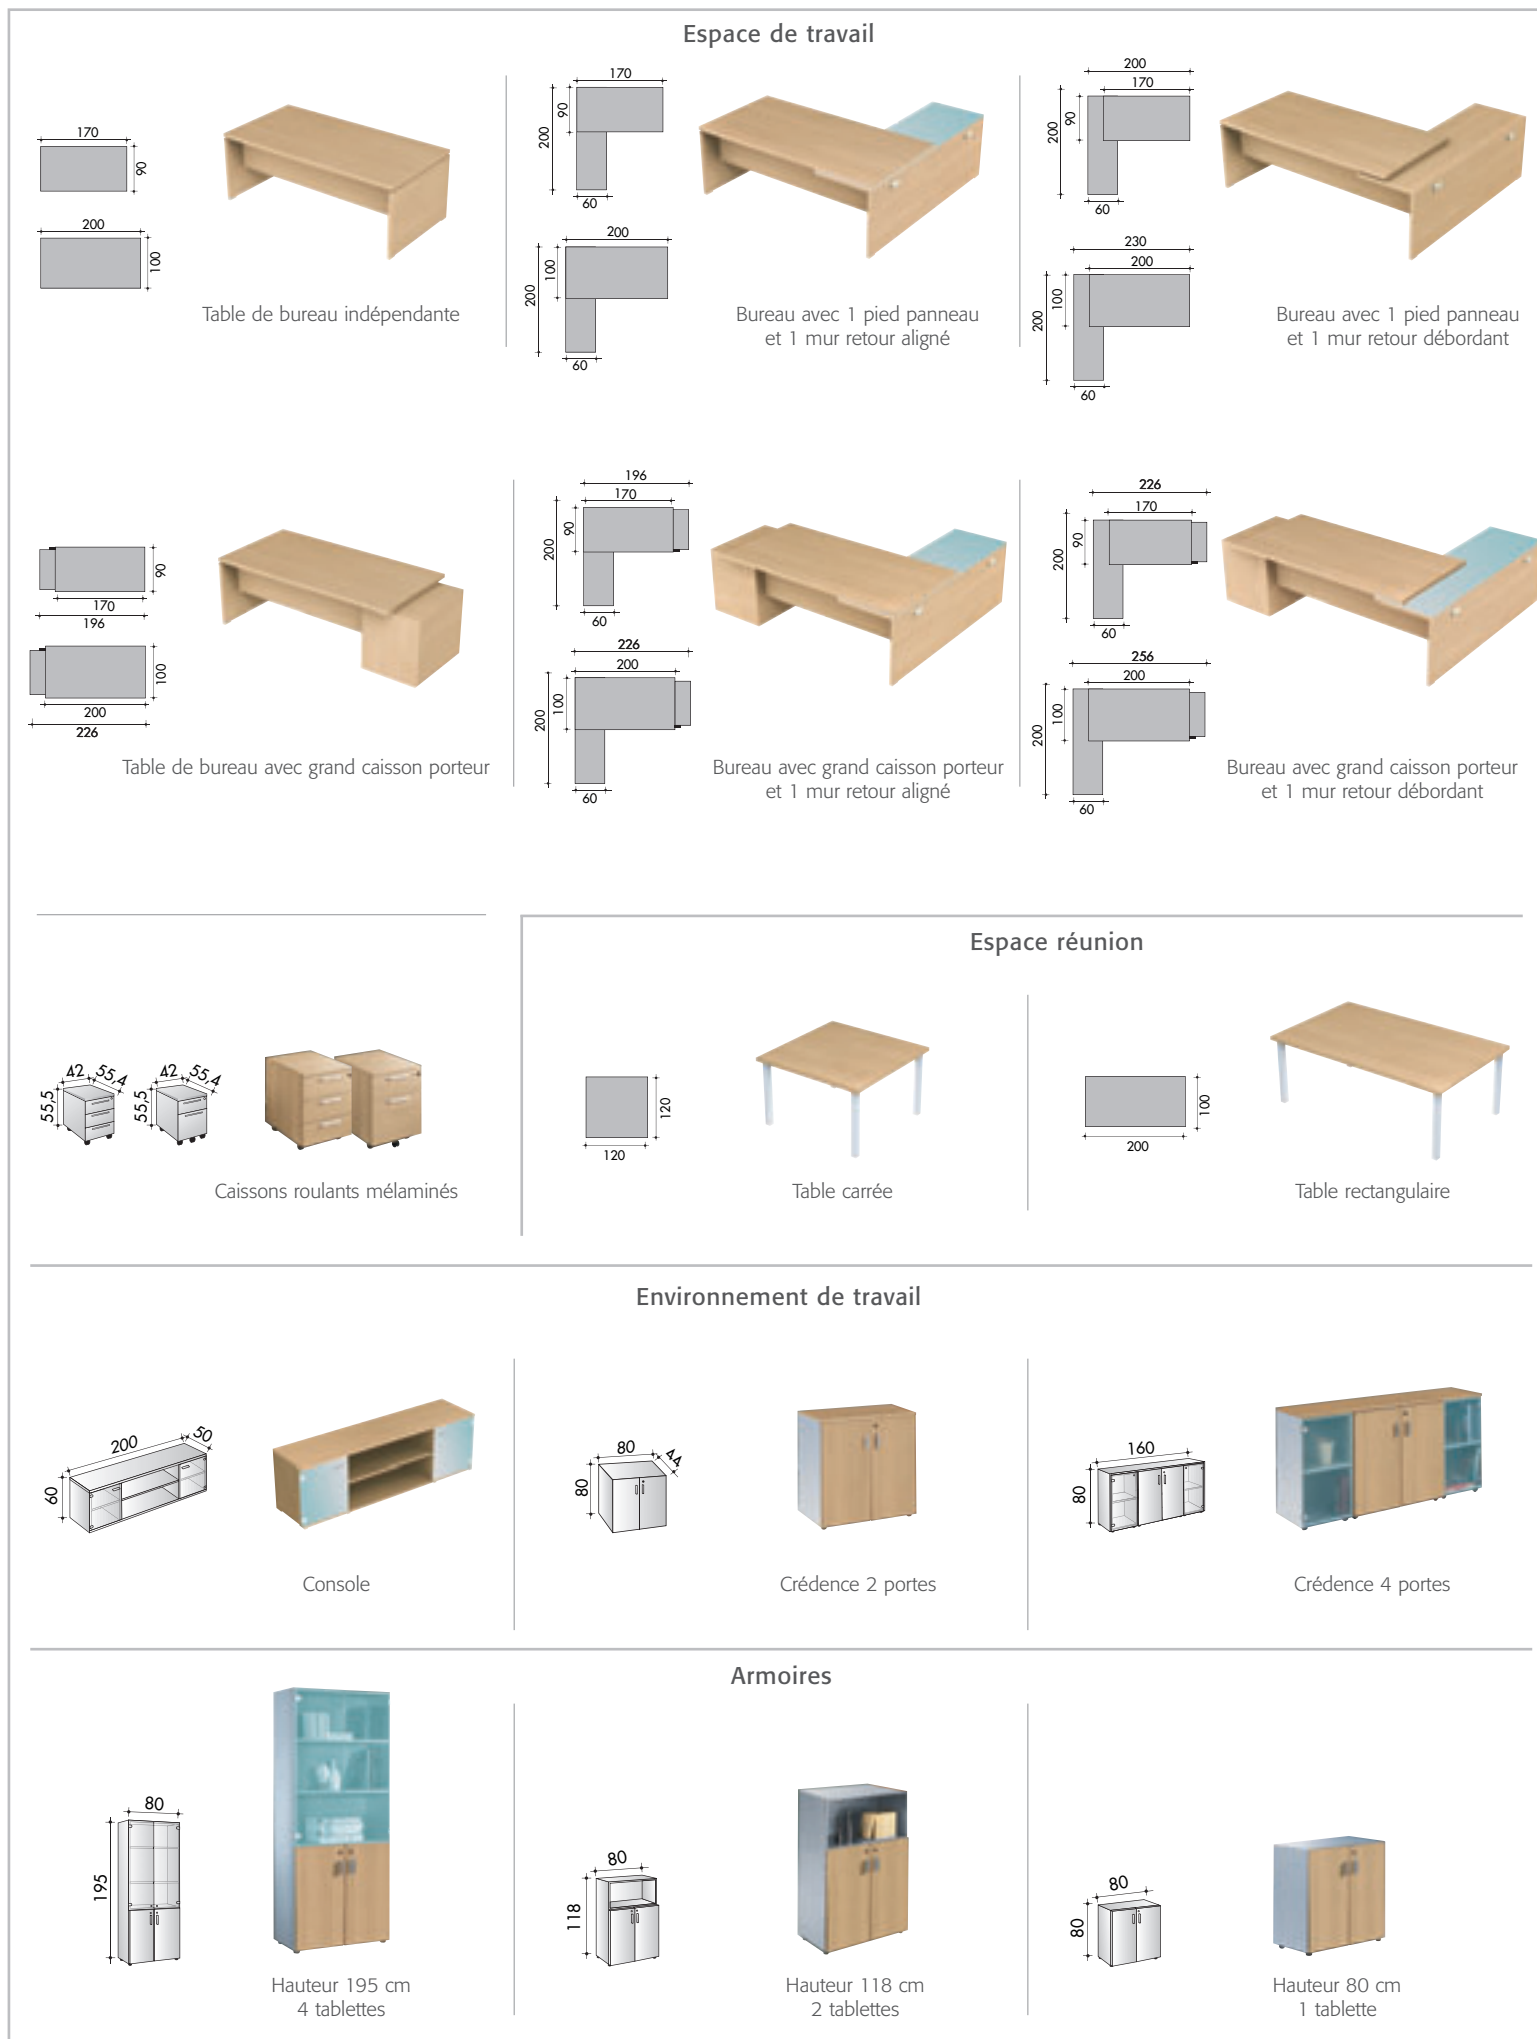

K.WEST

Structure :

- 20 mm thick, melamine-faced structural modesty panel, height 35 cm.
- Reversible (left-hand or right-hand) return wall with built-in rectangular cable ports. Surface available in melamine or in matt lacquered glass (8 mm thick). This glass version is silky to the touch with a matt finish which makes it easier to look after.
- Panel leg, width 60 cm, set back for added stability.

Optional cable management :

- horizontal : in the form of a metal trough, attached to the inner surface of the modesty panel. ;
- vertical :
 - in the form of a 5 compartment ABS cable trough, attached by double sided tape (supplied) to the leg or pedestal.
 - in the form of a plastic articulated vertebral cable holder, ø 64 mm, for attachment to the underside of the desktop.

Horizontal metal cable trough for attachment to the modesty panel.

Metal CPU holder for attachment to the panel leg.

K.WEST giant pedestal

A key component of the K. West programme, the 3 drawer giant pedestal is designed to be positioned towards the outer edge of the desk, thereby providing valuable additional surface space.

Generously proportioned, the pedestal offers plenty of scope for easy reach filing and adds an extra touch of style to the desk.

- W x D x H cm : 60 x 80 x 69, with 38 mm thick top.
- Built in mini-drawer for pens etc.