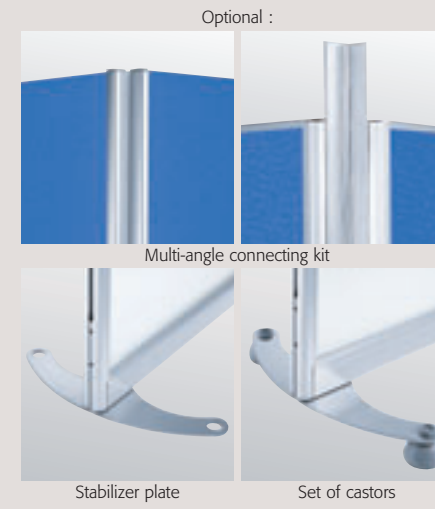

### Panels available in 3 versions :

- fabric panels made from Cellotex foam for effective soundproofing,
  - standard glazed panels made from clear "Sécurité" toughened glass ( 4 mm thick),
  - curved glazed panels made from perspex.
- Optional : 90° screen link uprights, multi-angle screen link uprights, wall brackets, stabilizer plates and sets of castors.

Height 160 cm. Width 80 or 120 cm.  
Thickness 4.3 cm.

Pinnable panels made from cellulose foam covered in blue (FOT) or grey (FOS) fabric available from stock or in a choice of 9 other fabrics available on request (see opposite). Glazed sections in toughened glass, 4 mm thick, with ground top edges, or in ribbed polycarbonate, 6 mm thick, with top edges in aluminium. Uprights, plinths and supporting bars in natural anodised aluminium.

## privacy panels

Height 160 cm. Width 120 cm.

Available in 2 versions :

- pinnable panels covered in grey (FOS) or blue (FOT) fabric.
- 19 mm thick melamine-faced panels in a natural beech (HE) finish.

The graphite grey uprights are designed in such a way as to enable panels to be joined together in a straight line or at an angle of 90°.