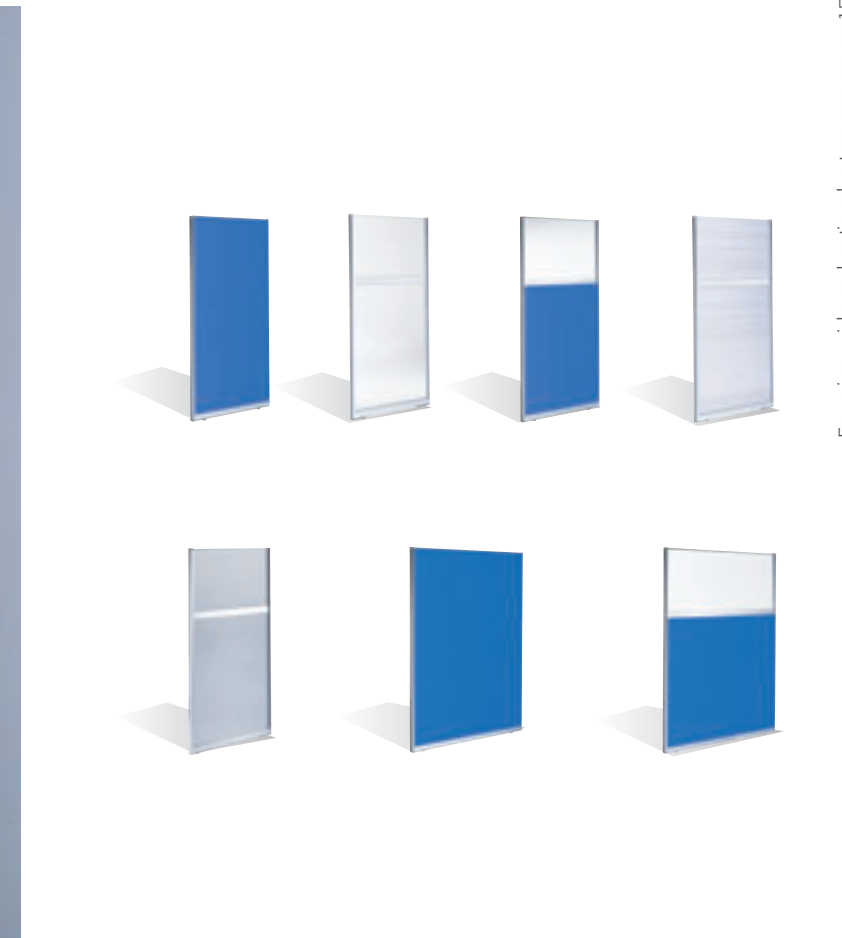

### Panels available in 3 versions :

- fabric panels made from Cellotex foam for effective soundproofing,
  - standard glazed panels made from clear "Sécurité" toughened glass ( 4 mm thick),
  - curved glazed panels made from perspex.
- Optional : 90° screen link uprights, multi-angle screen link uprights, wall brackets, stabilizer plates and sets of castors.

Height 160 cm. Width 80 or 120 cm.  
Thickness 4.3 cm.

Pinnable panels made from cellulose foam covered in blue (FOT) or grey (FOS) fabric available from stock or in a choice of 9 other fabrics available on request (see opposite). Glazed sections in toughened glass, 4 mm thick, with ground top edges, or in ribbed polycarbonate, 6 mm thick, with top edges in aluminium. Uprights, plinths and supporting bars in natural anodised aluminium.

## privacy panels

Height 160 cm. Width 120 cm.

Available in 2 versions :

- pinnable panels covered in grey (FOS) or blue (FOT) fabric.
- 19 mm thick melamine-faced panels in a natural beech (HE) finish.

The graphite grey uprights are designed in such a way as to enable panels to be joined together in a straight line or at an angle of 90°.