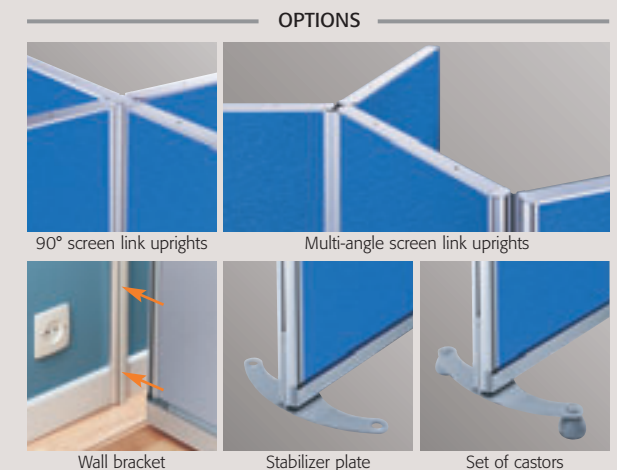

## D.LIMIT screens

### Available in 2 heights :

- Height 115 cm :
- Standard screens in a choice of two widths : 80 and 120 cm
- Height 160 cm :
- Standard screens in a choice of four widths : 80, 100, 120 and 140 cm
- 1/3 glazed screens in a choice of three widths : 80, 120 and 140 cm
- Curved glazed screens (curve radius : 84 cm)

### Panels available in 3 versions :

- fabric panels made from Cellotex foam for effective soundproofing,
  - standard glazed panels made from clear "Sécurité" toughened glass ( 4 mm thick),
  - curved glazed panels made from perspex.
- Optional : 90° screen link uprights, multi-angle screen link uprights, wall brackets, stabilizer plates and sets of castors.

## privacy panels

Height 160 cm. Width 120 cm.

Available in 2 versions :

- pinnable panels covered in grey (FOS) or blue (FOT) fabric.
- 19 mm thick melamine-faced panels in a natural beech (HE) finish.

The graphite grey uprights are designed in such a way as to enable panels to be joined together in a straight line or at an angle of 90°.